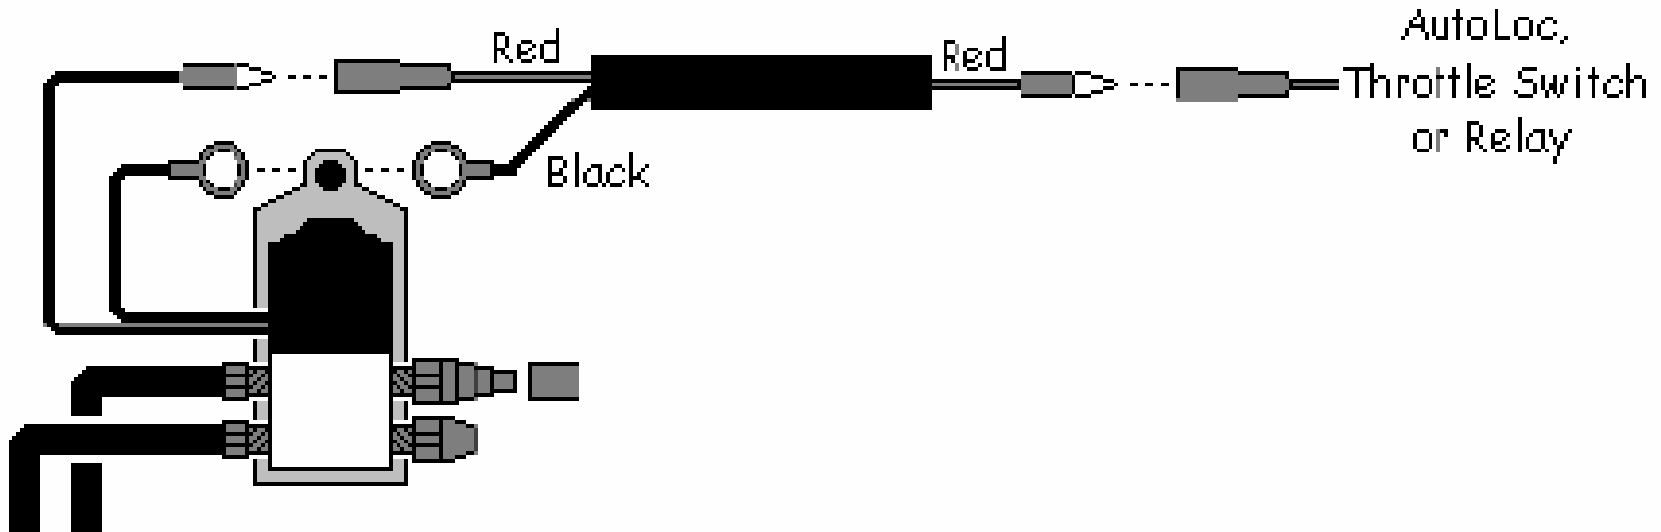

**DOWNLOAD ENHANCED  
INSTALL MANUALS AT  
*dieselperformance.com***

**1230120**

BD Engine Brake Inc.

Plant Address: 33541 MacLure Rd. Abbotsford, BC, Canada V2S 7W2

U.S. Shipping Address: 88-446 Harrison St, Sumas, WA 98295 U.S. Mailing Address: P.O. Box 231, Sumas, WA 98295