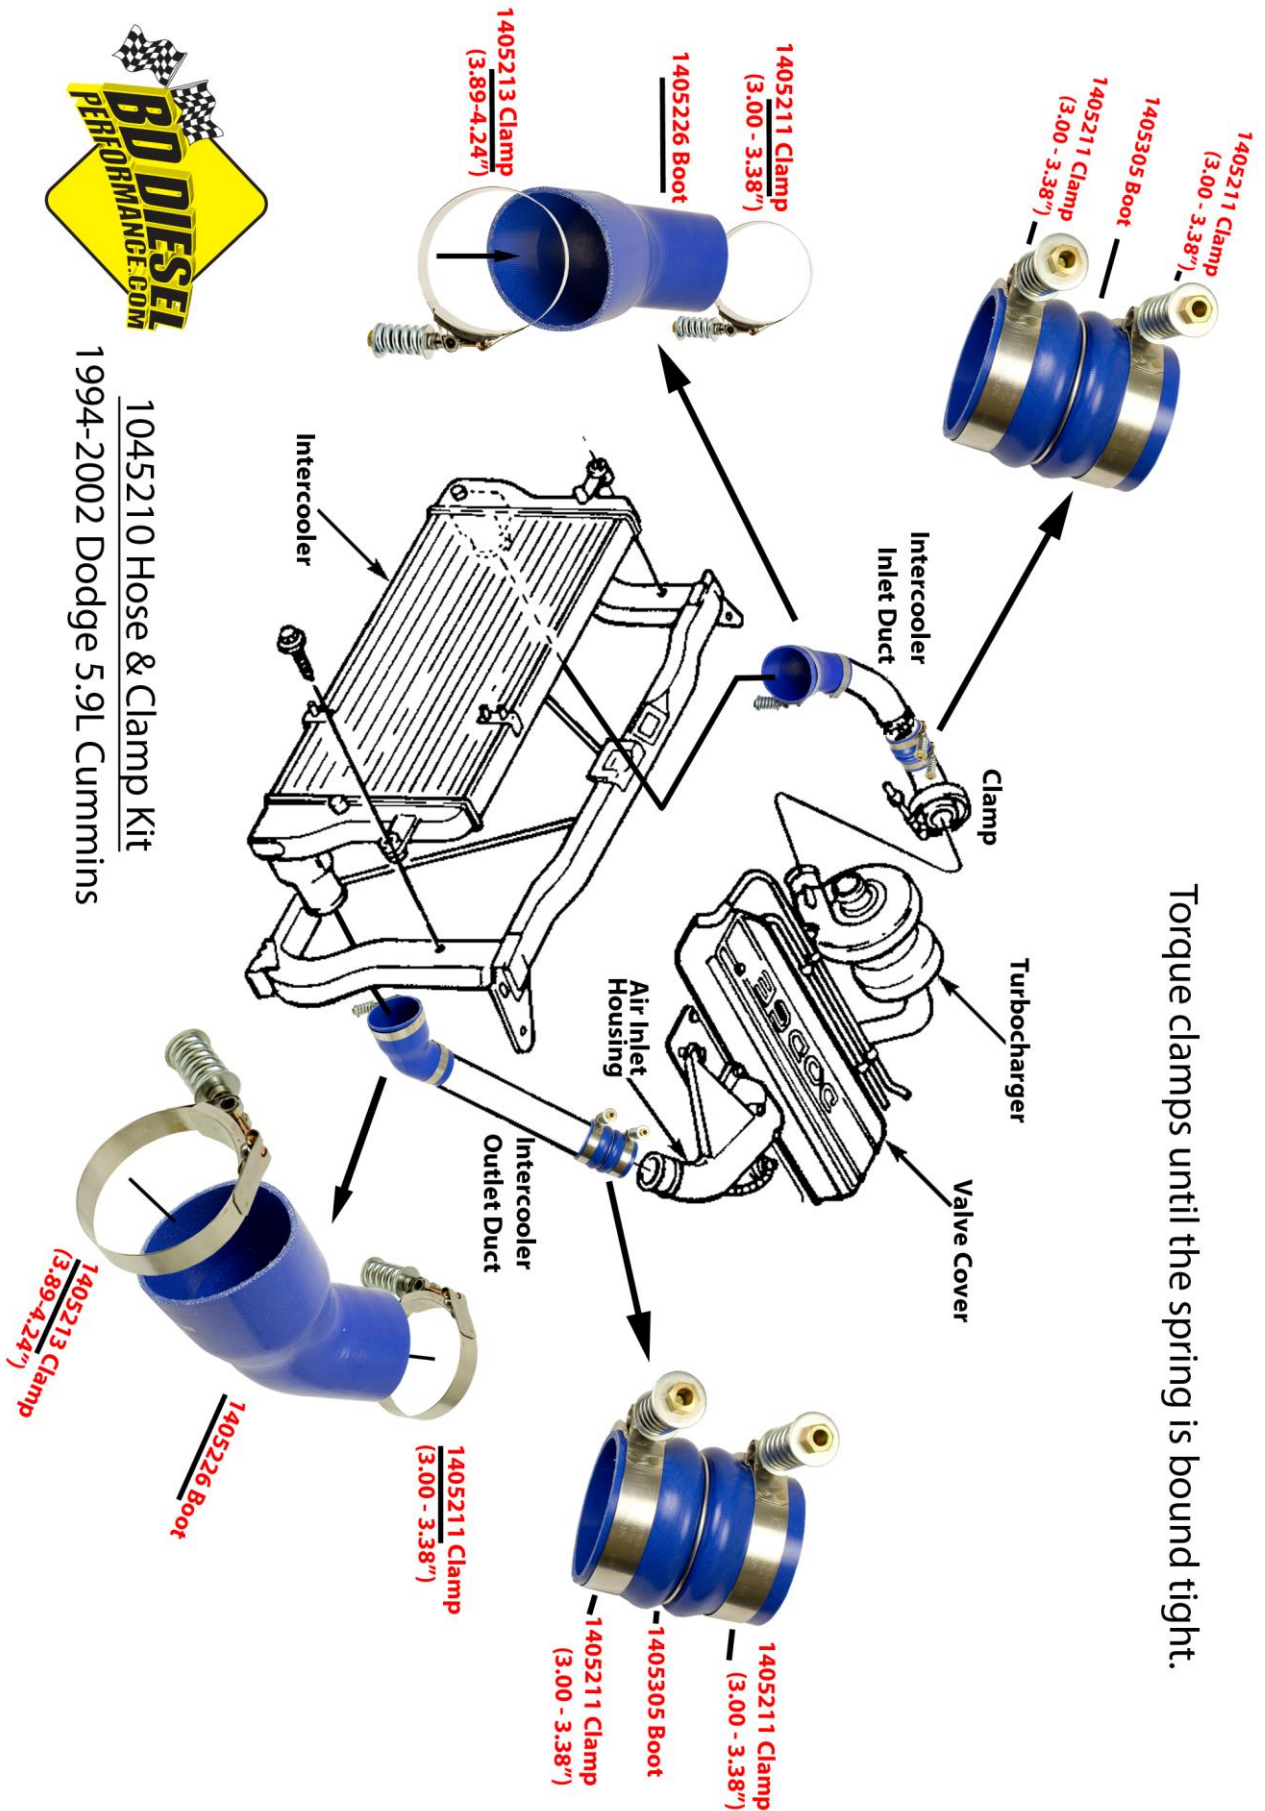

# ***BD Hose & Clamp Kit***

# **KIT CONTENTS:**

Please check to make sure that you have all the parts listed in this kit **before** you start the disassembly of your truck.

<b>DODGE 1994-2002 HOSE &amp; CLAMP KIT (P/N# 1045210)</b>	
<b>1405226</b>	<b>1405305</b>
	
<i>5-ply Angled Boot</i>	<i>Intercooler Pipe Boot</i>
<b>Qty: 2</b>	<b>Qty: 2</b>
<b>1405211</b>	<b>1405213</b>
	
<i>HD Spring Loaded Clamp (3.00–3.38")</i>	<i>HD Spring Loaded Clamp (3.89–4.24")</i>
<b>Qty: 6</b>	<b>Qty: 2</b>

1045210 Hose & Clamp Kit  
1994-2002 Dodge 5.9L Cummins

Torque clamps until the spring is bound tight.

**If you have any technical difficulties, concerns, comments, or complaints, please phone our Technical Support hotline at (800) 887-5030 between 8:30am-5:00pm PST (Pacific Standard Time) Monday to Friday.**